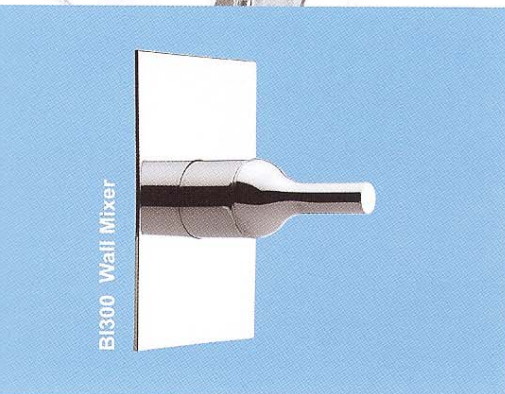

BI200 Basin Mixer

BI202 Tall Basin Mixer

BI220 Bidet Mixer

BI204 Midi Basin Mixer

reminiscent  
of the common shape of a bottle,

batio

a vessel for all things fluid. European design and made.

**Representing a shift in perception** from the commonplace to the exceptional. The practical shape of the bottle when combined with a splash of Italian flair and panache becomes the pop icon of bathroom "must haves".

**BI310 Wall Mixer with Divertor**

**BI206 Wall Mixer with Spout**

**BI300 Wall Mixer**

**Basin Mixer**

**Midi Basin Mixer**

**Tall Basin Mixer**

**Wall Mixer**

**Bidet Mixer**