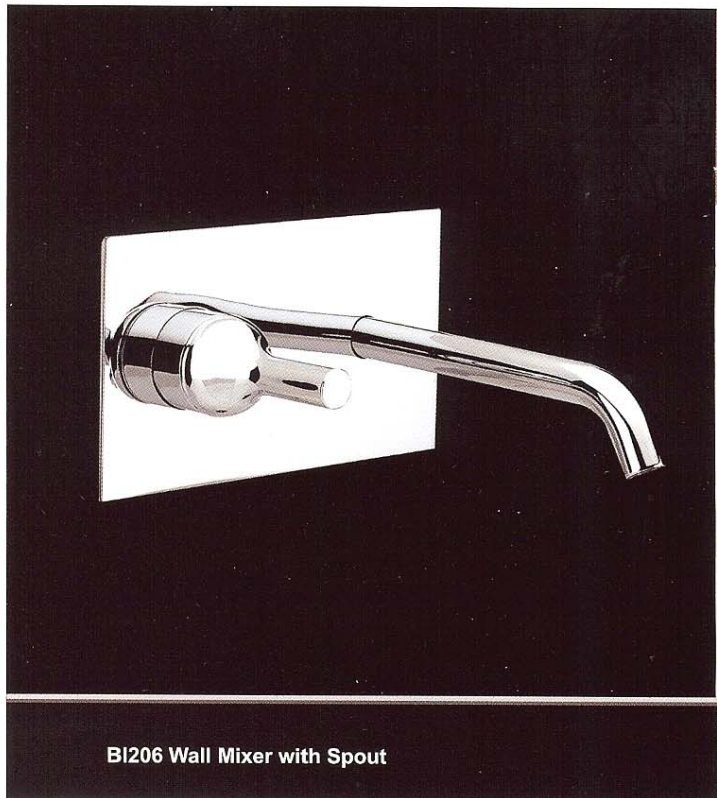

BI200 Basin Mixer

BI202 Tall Basin Mixer

BI220 Bidet Mixer

BI204 Midi Basin Mixer

reminiscent  
of the common shape of a bottle,

batio

a vessel for all things fluid. European design and made.

**Representing a shift in perception** from the commonplace to the exceptional. The practical shape of the bottle when combined with a splash of Italian flair and panache becomes the pop icon of bathroom "must haves".

**BI310 Wall Mixer with Divertor**

**BI206 Wall Mixer with Spout**

**BI300 Wall Mixer**

**Basin Mixer**

**Midi Basin Mixer**

**Tall Basin Mixer**

**Wall Mixer**

**Bidet Mixer**

**Wall Mixer with Spout**

**Free Standing Bath Filler**

**Wall Mixer with Divertor**

**BI399 Free Standing Bath Filler**