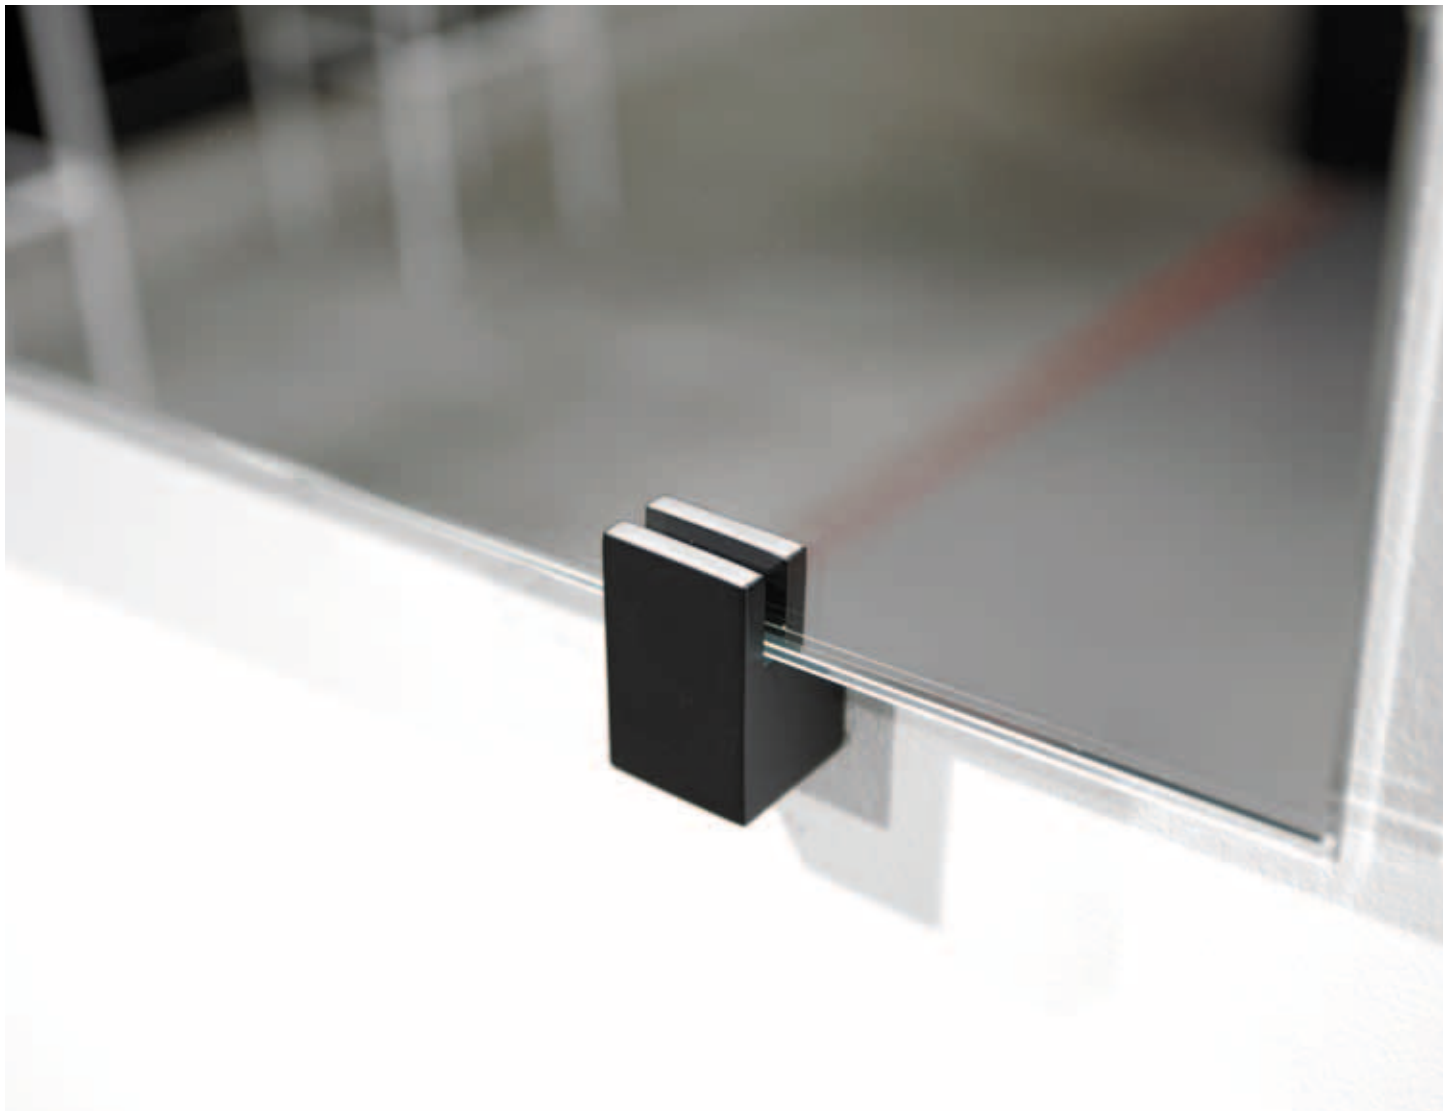

TOILET BRUSH 4, WALL REPLACEABLE BRUSH		
Material	stainless steel	
Finish	black	white
Item no.	Q3023.365.75	Q3023.365.76
Dimensions in mm	diameter ø89 / height 365 / projection 127,5